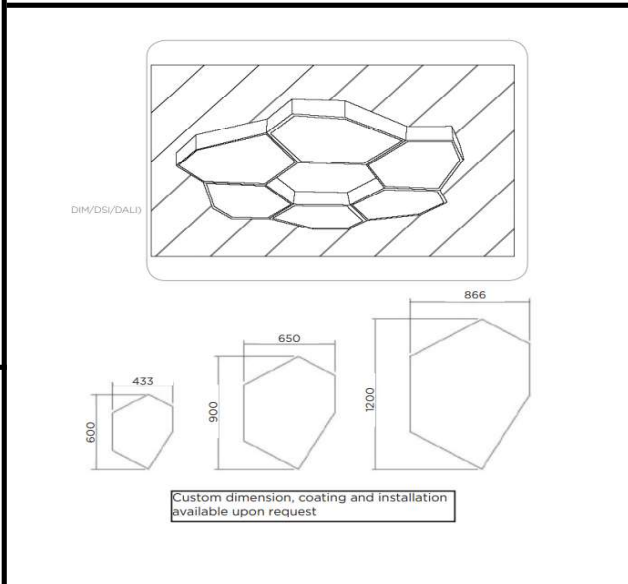

Sovitron Interior Pvt.Ltd.

<b>Model Name</b>	Irregular Hexagon Surface /DLAIRHXDSD-35
<b>Description</b>	Architectural Light

Technical description	Image
-----------------------	-------

<b>Dimension</b>	Custom Dimension
<b>Frame</b>	Aluminium
<b>Color Tempertaure</b>	3000K
<b>Power</b>	70W
<b>Total Luminous Flux</b>	7000 lm
<b>Efficacy</b>	100 lm/W
<b>IP rating</b>	50
<b>Color Rendering</b>	≥80
<b>Mounting</b>	Surface
<b>Optics</b>	White Opal Diffuser
<b>Dimming</b>	NON-Dimmable
<b>Operating Voltage</b>	220-240 VAC
<b>Standard Lifetime</b>	L70 minimum at 50,000 burning hours

Dimension diagram
-------------------

**Remarks:-**

**Address: Plot #7 Saroorpur-Nangla Industrial Area,Ballabgarh-Sohna Road,Faridabad-121005**  
**Email: info@sovitron.com**